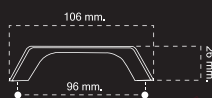

LAVAREDO
HOME & KITCHEN

LAVAREDO
HOME & KITCHEN

HANDLE

Advantages

Comfort and large grip area

Simple and delicate design

Eye-catching and classic look

RM-FUFIT-881