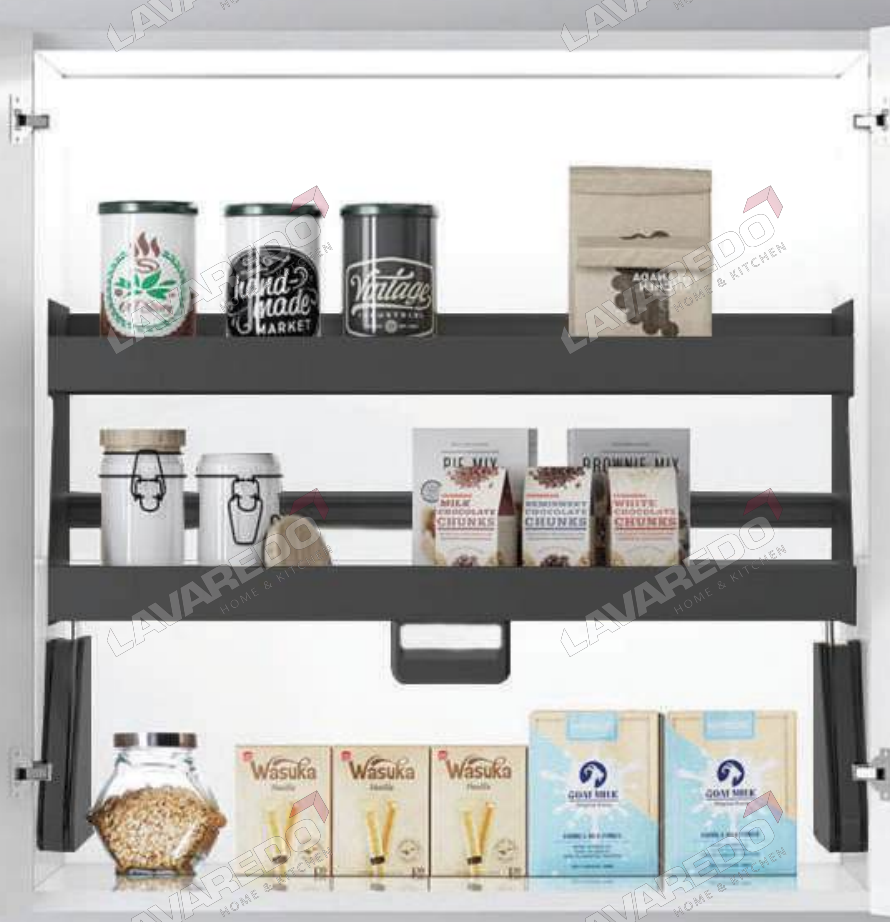

Cupboard double layer Lifter

ตะแกรงเครื่องปรุงสูง 900 มม. ระบบดึงลวด

PRICE
9,990

RM-FUFIT-950