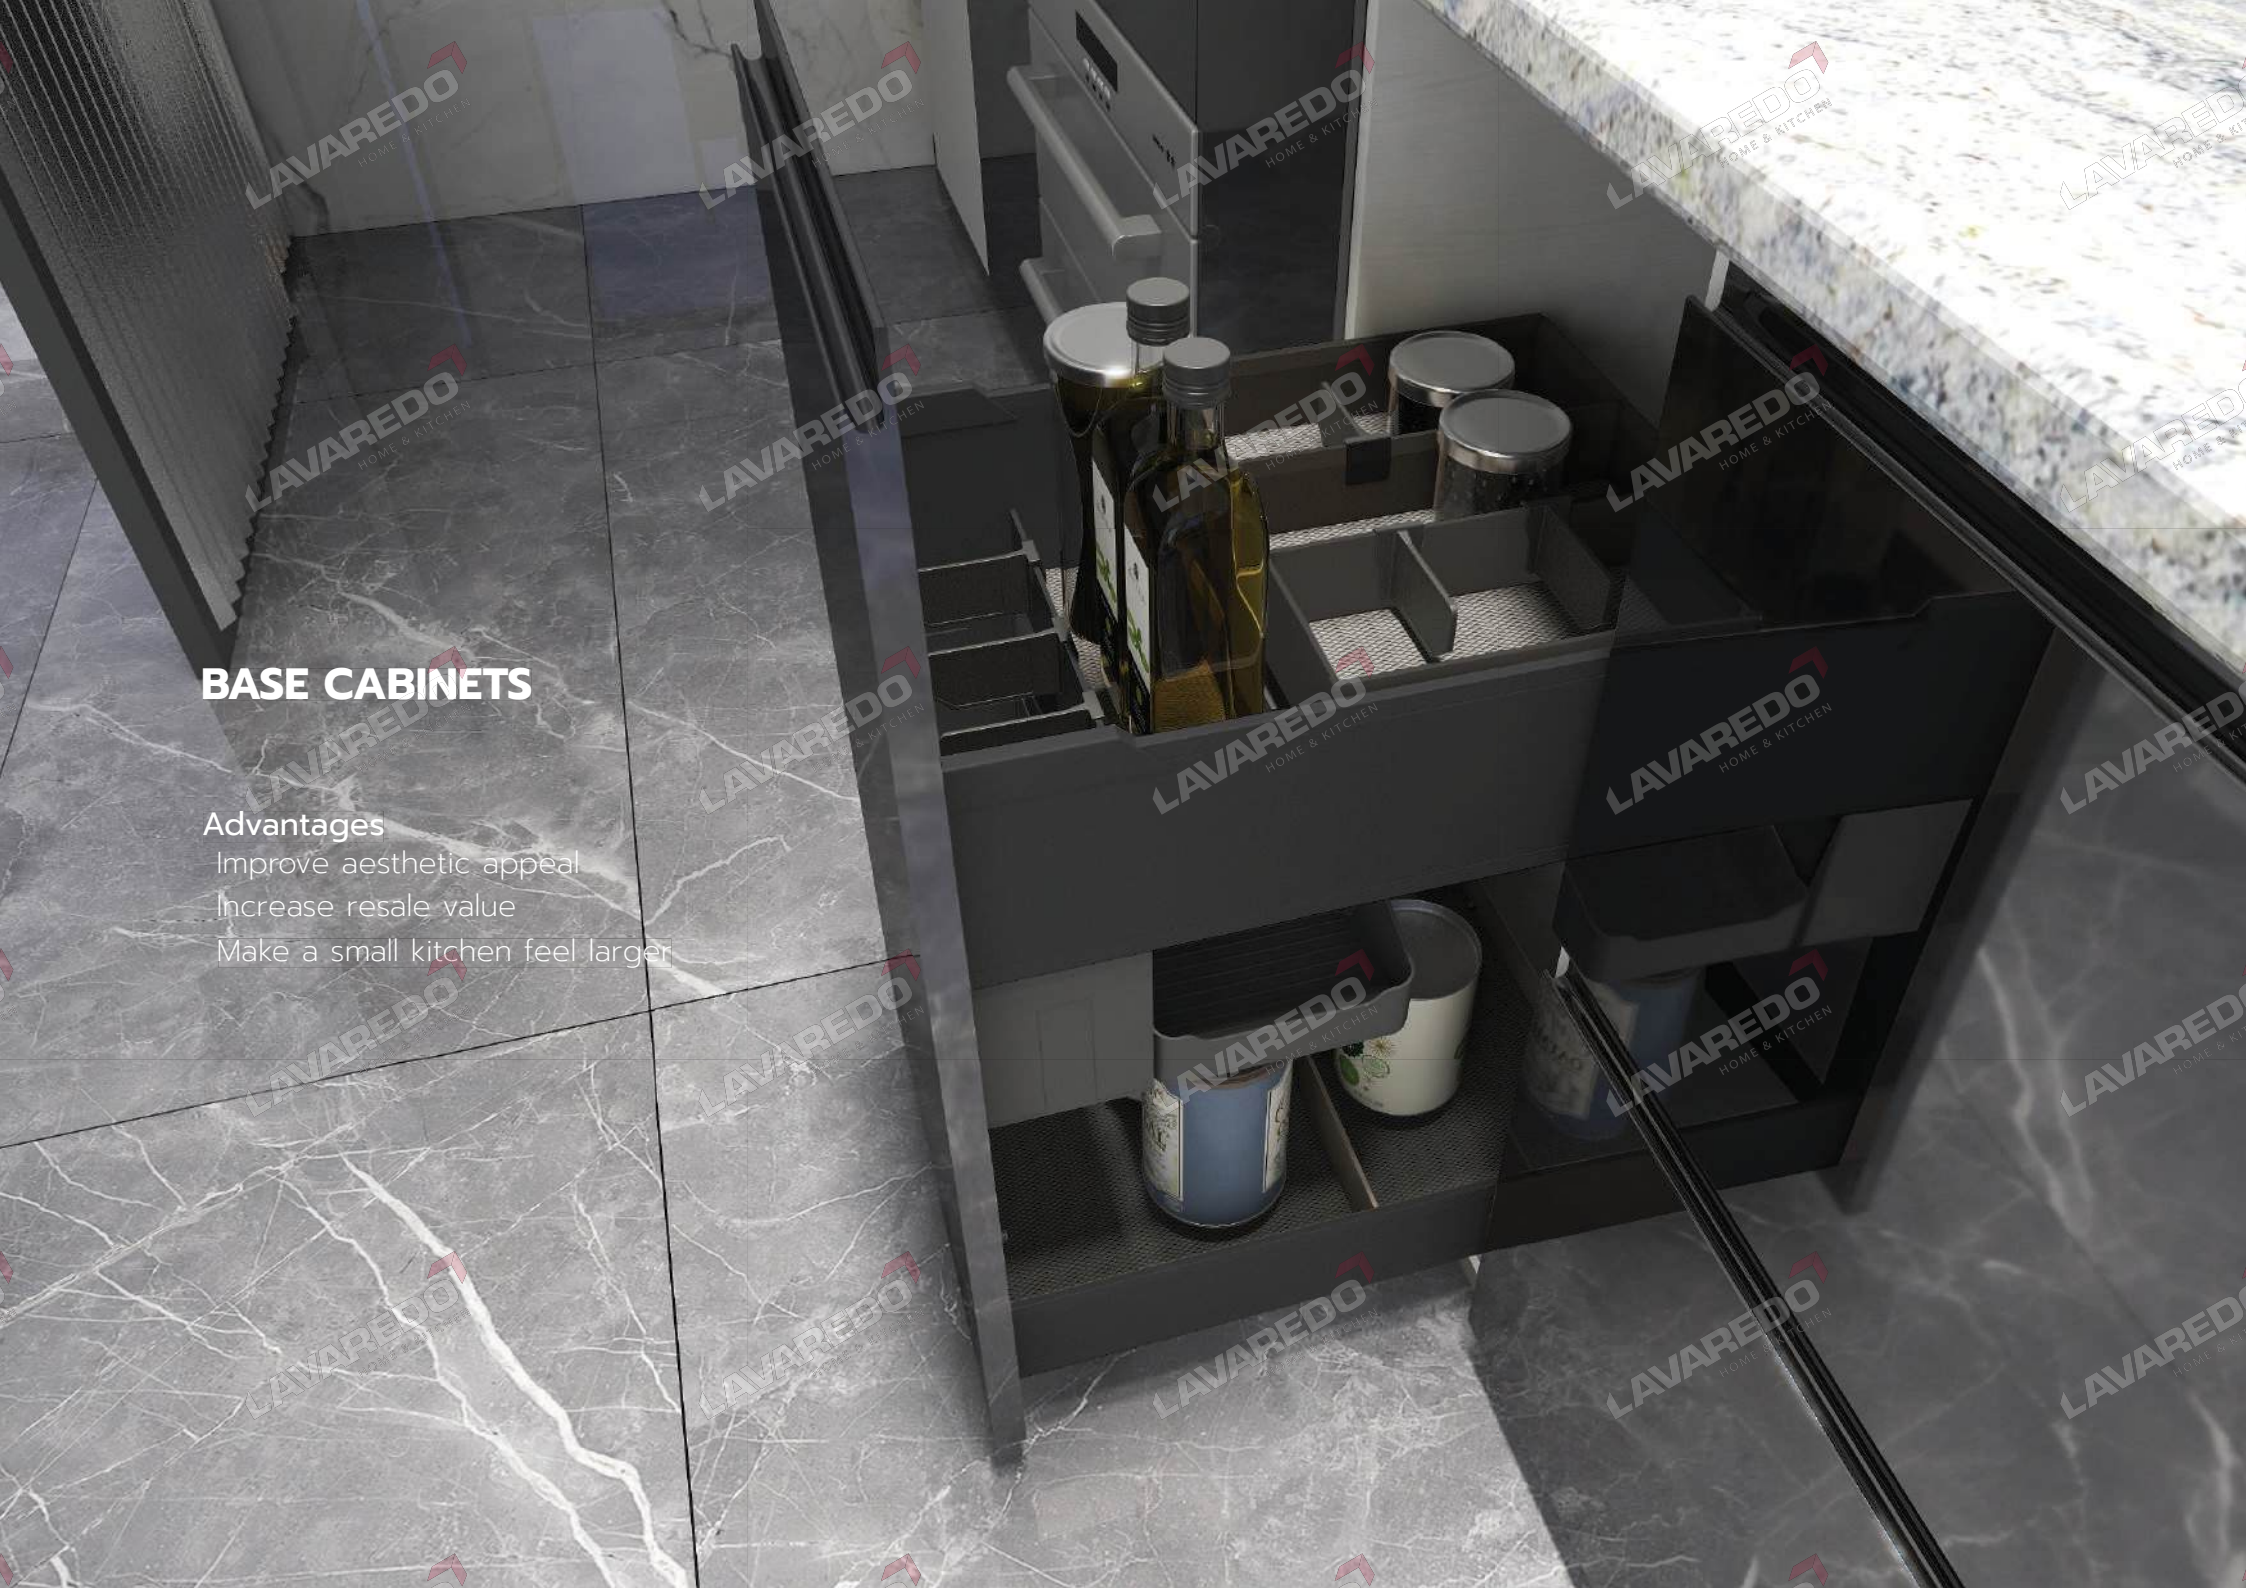

Increase resale value

Make a small kitchen feel larger

LAVAREDO

Encanto Series Electric Lifting Base Cabinet

Special Features:

1. Aero-grade aluminium alloy, ultra-narrow frame design, light, thin, durable, not easy to rust, and space utilization rate increased.
2. Environmental protection, health and comfort, while increasing the corrosion resistance, frost resistance and fade resistance of aluminum.
3. The sliding process is as soft as the beginning, with full effect silence, and the opening and closing of the limit load is still smooth; Through SGS product test opening and closing, the European standard test life reached 20000 times.
4. High reliability design, anti-pinch in case of encounter obstacles during operation.
5. Max loading is 26KG.