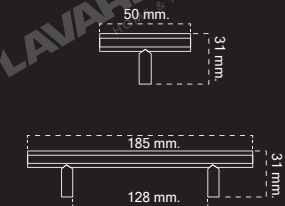

ITEM ON PRICE
RM-FUFIT-889 350

ITEM ON PRICE
RM-FUFIT-740 150
RM-FUFIT-759 200

ITEM ON PRICE
RM-FUFIT-887 450
RM-FUFIT-886 1500
RM-FUFIT-888 1900