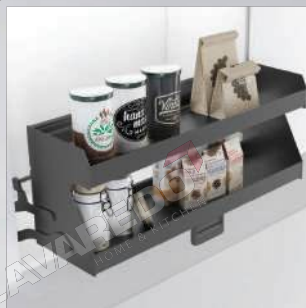

Cupboard double layer Lifter

ตะแกรงเครื่องปรุงสูง 900 มม. ระบบดึงลวด

PRICE
9,990

RM-FUFIT-950